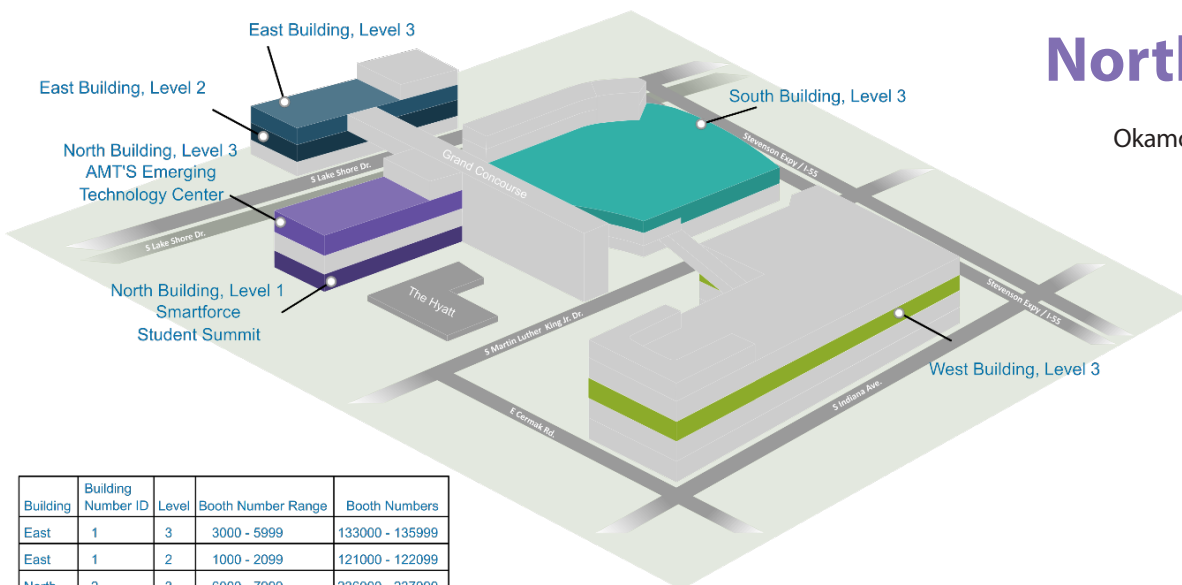

South Building

- ① Leadwell 338129
- ② OKK 338342
- ③ FANUC 338919
- ④ Tornos 339053
- ⑤ FUJI 339059
- ⑥ Kiwa, Yasda, FANUC 339119
Robodril, FANUC Wire
EDM, Nakamura-Tome,
Exeron, Niigata, Ocean,
VisionGauge

West Building

- Markforged 432409

North Building

- Okamoto 236834

Building	Building Number ID	Level	Booth Number Range	Booth Numbers
East	1	3	3000 - 5999	133000 - 135999
East	1	2	1000 - 2099	121000 - 122099
North	2	3	6000 - 7999	236000 - 237999
North	2	1	0100 - 0999	210100 - 210999
South	3	3	8000 - 9999	338000 - 339999
West	4	3	1000 - 2999	431000 - 432999